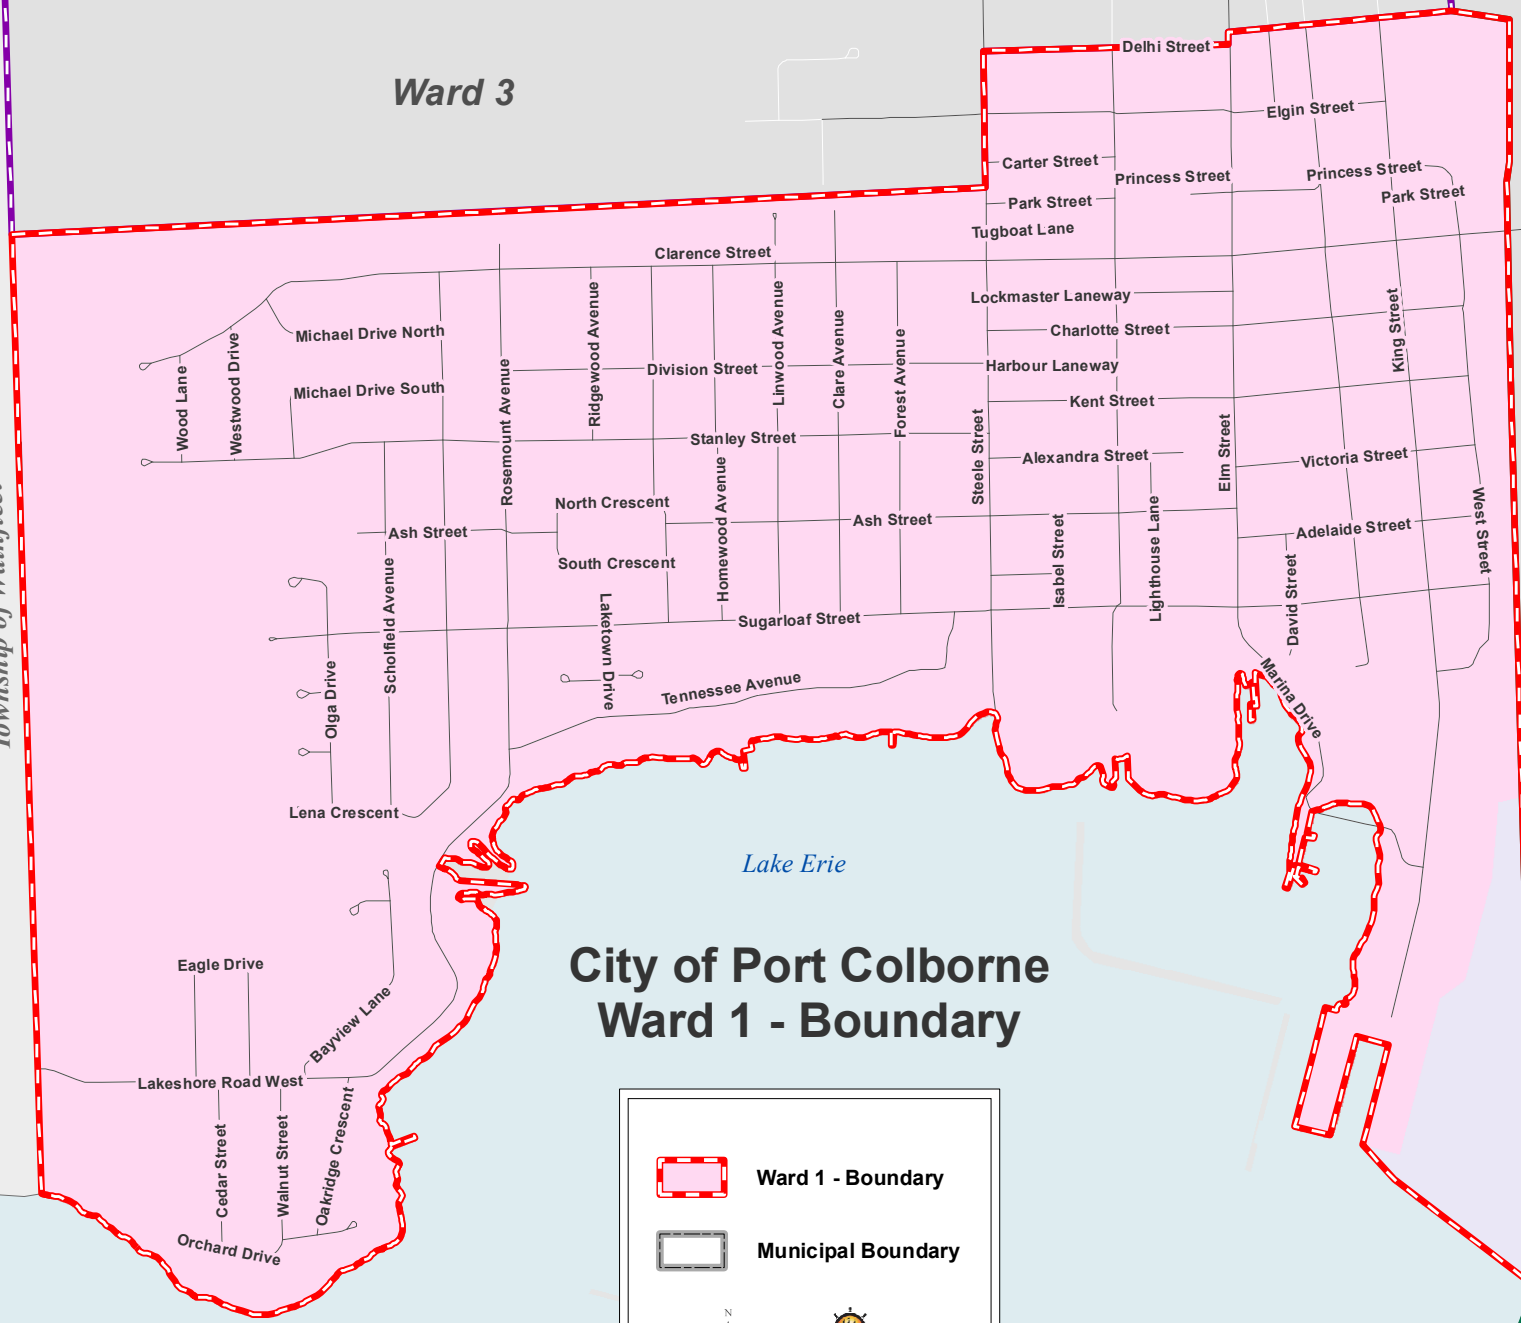

Ward 3

Township of Wainfleet

City of Port Colborne Ward 1 - Boundary

-  Ward 1 - Boundary
-  Municipal Boundary

City of Port Colborne, Engineering & Operations Department.
This map was compiled from various data sources and is current as of April 2018.

Ward 2