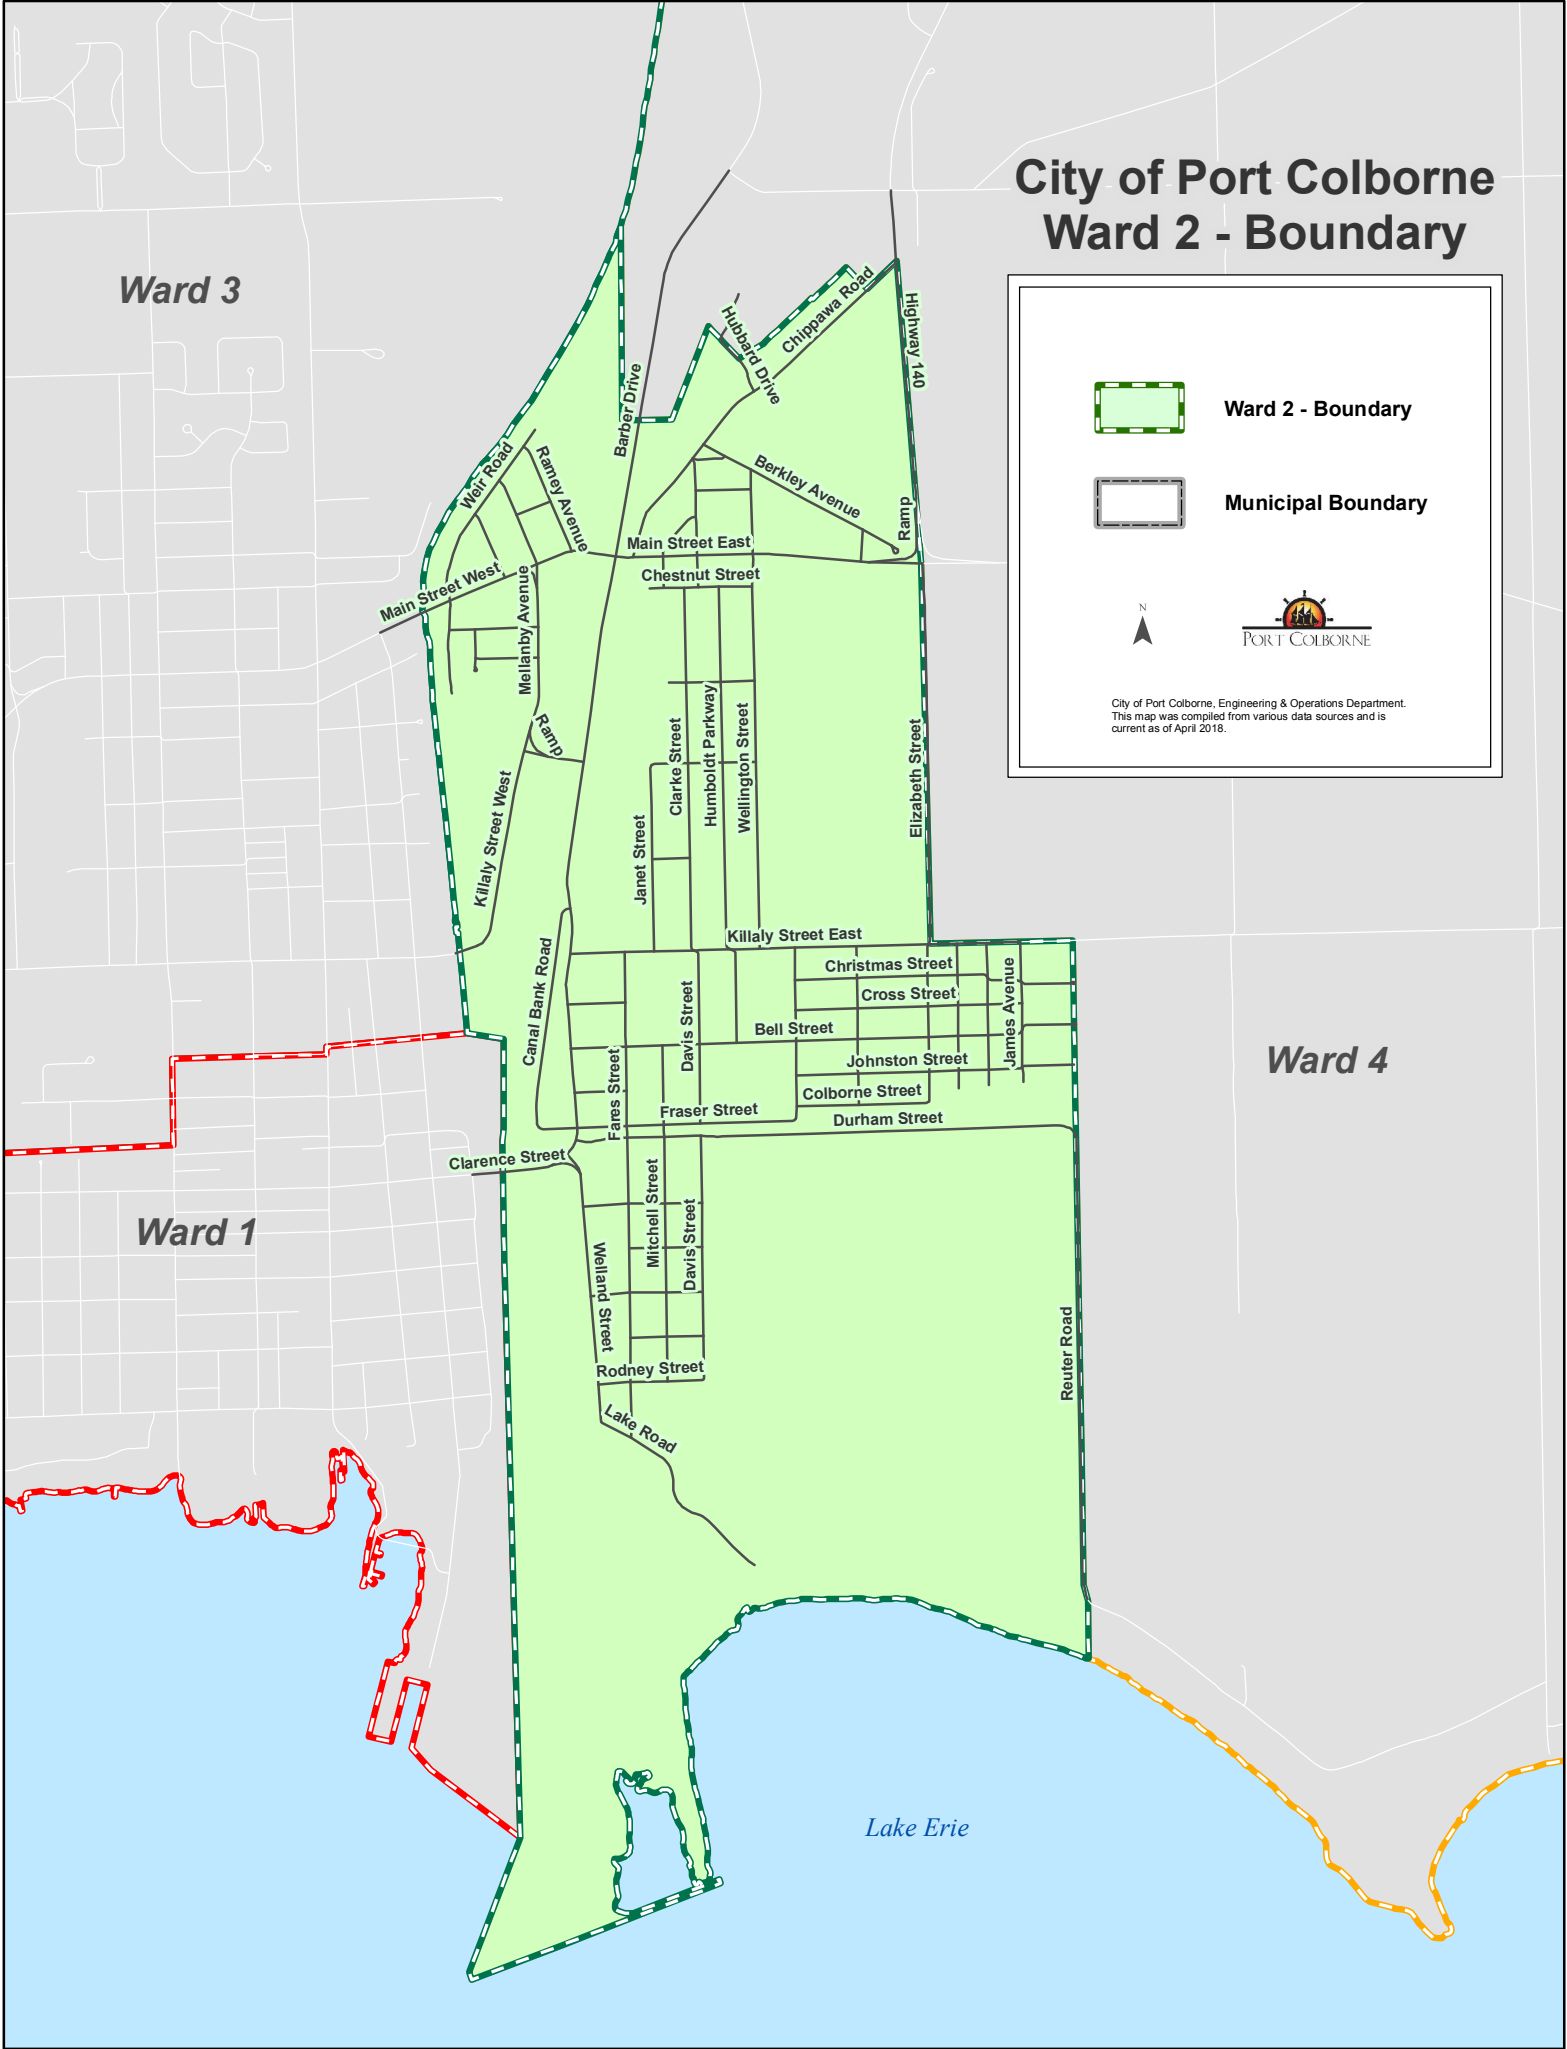

City of Port Colborne Ward 2 - Boundary

Ward 3

Ward 2 - Boundary

Municipal Boundary

Ward 4

Ward 1

Lake Erie